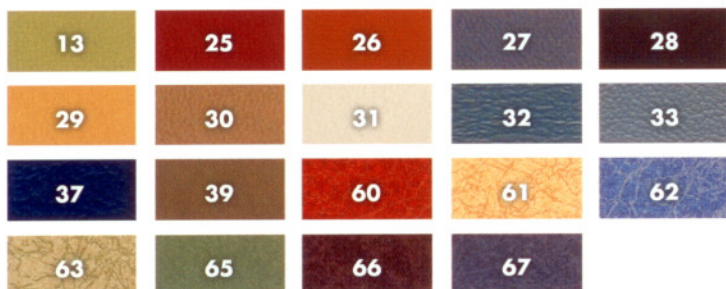

\*Add 9.5" to chair width for each raised side table

OPTIONS

TB-133 TB

LiquiCell LC

Heat HT  
Heat & Massage HM

IV Pole IV  
(Left rear only)

Leg Extensions  
REOO

Side Cushion  
SCOO

**STANDARD COLORS**

Printed colors shown may vary slightly from actual color of product.

COLORS

**OPTIONAL COLOR UPGRADES** (ADDITIONAL CHARGES APPLY)

**SILVERTEX VINYL** (ADDITIONAL CHARGES APPLY)